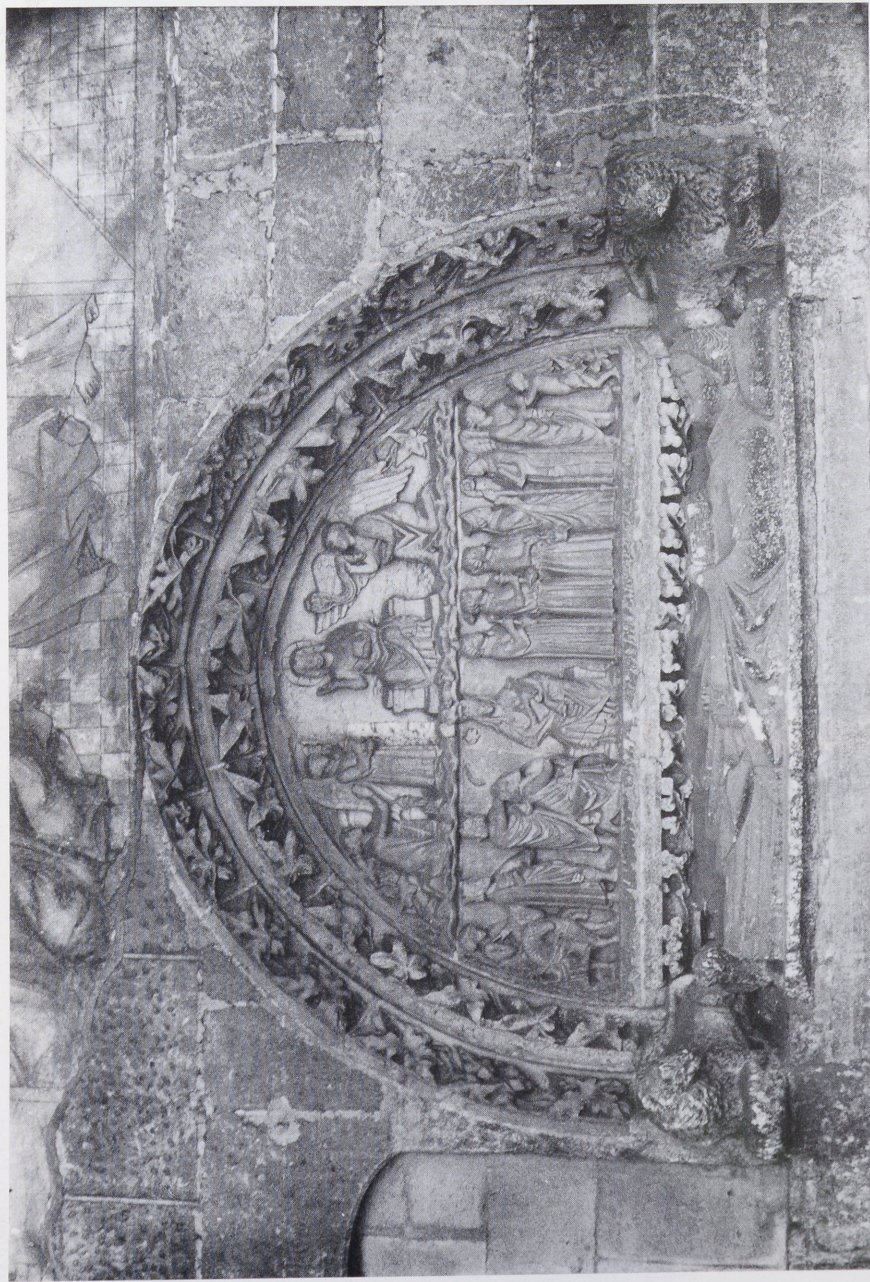

*Abb. 1a Tomb of Riccardo Annibaldi († 1289). Rome, Lateran cloister (Valentino Pace)*

*Abb. 1b Frieze of clerics, detail. Rome, Lateran cloister (author)*

Abb. 2 Tomb of Pedro Yañez. León, Cathedral cloister (author)

Abb. 3 Tomb of Pedro Yañez. León, Cathedral cloister (author)

VIRIDARIUM GYMNASII PATAVINI MEDICVM.

Jo. Georg. sculp.

Abb. 4 Padova, Orto Botanico. Incisione da: Ph. Tomasini, *Gymnasium patavinum*, Udine 1654 (Padova, Mus. Civico, 2499)